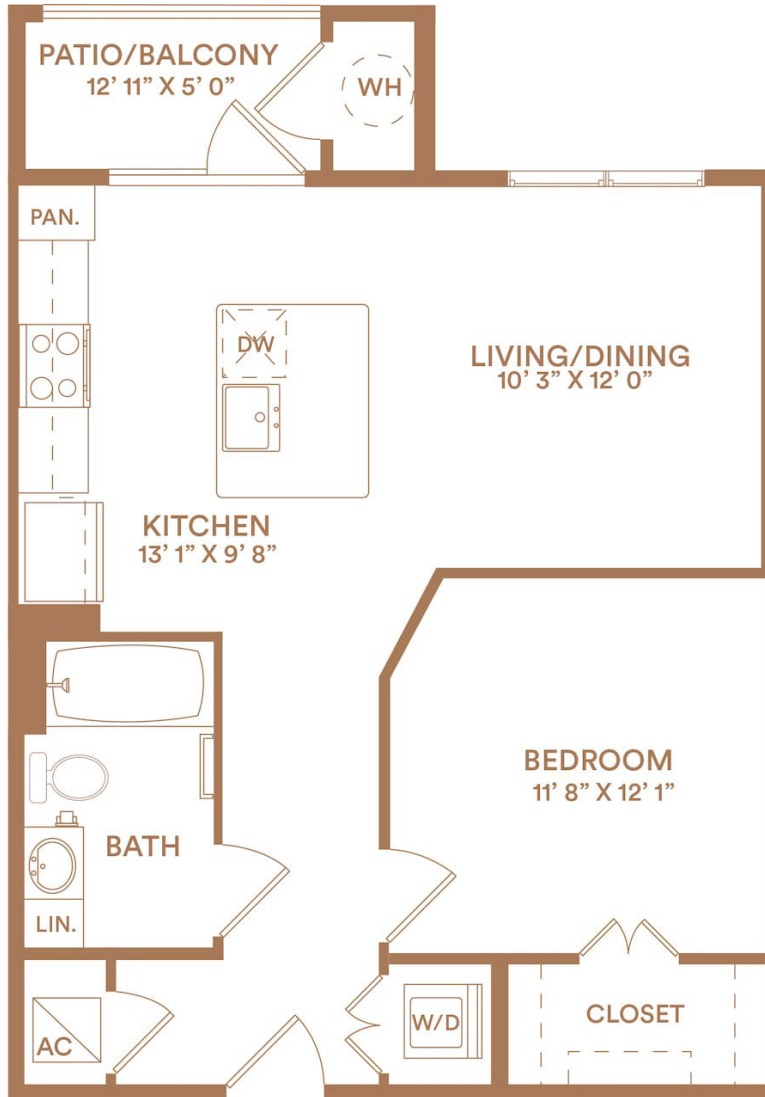

S1

1 BED / 1 BATH

657

SQ. FT.

LUCENT

12201 Dessau Rd. | Austin, TX 78754

www.lucentaustin.com

Floor plans are artist's rendering. All dimensions are approximate. Actual product and specifications may vary in dimension or detail. Not all features are available in every apartment. Prices and availability are subject to change. Please see a representative for details.