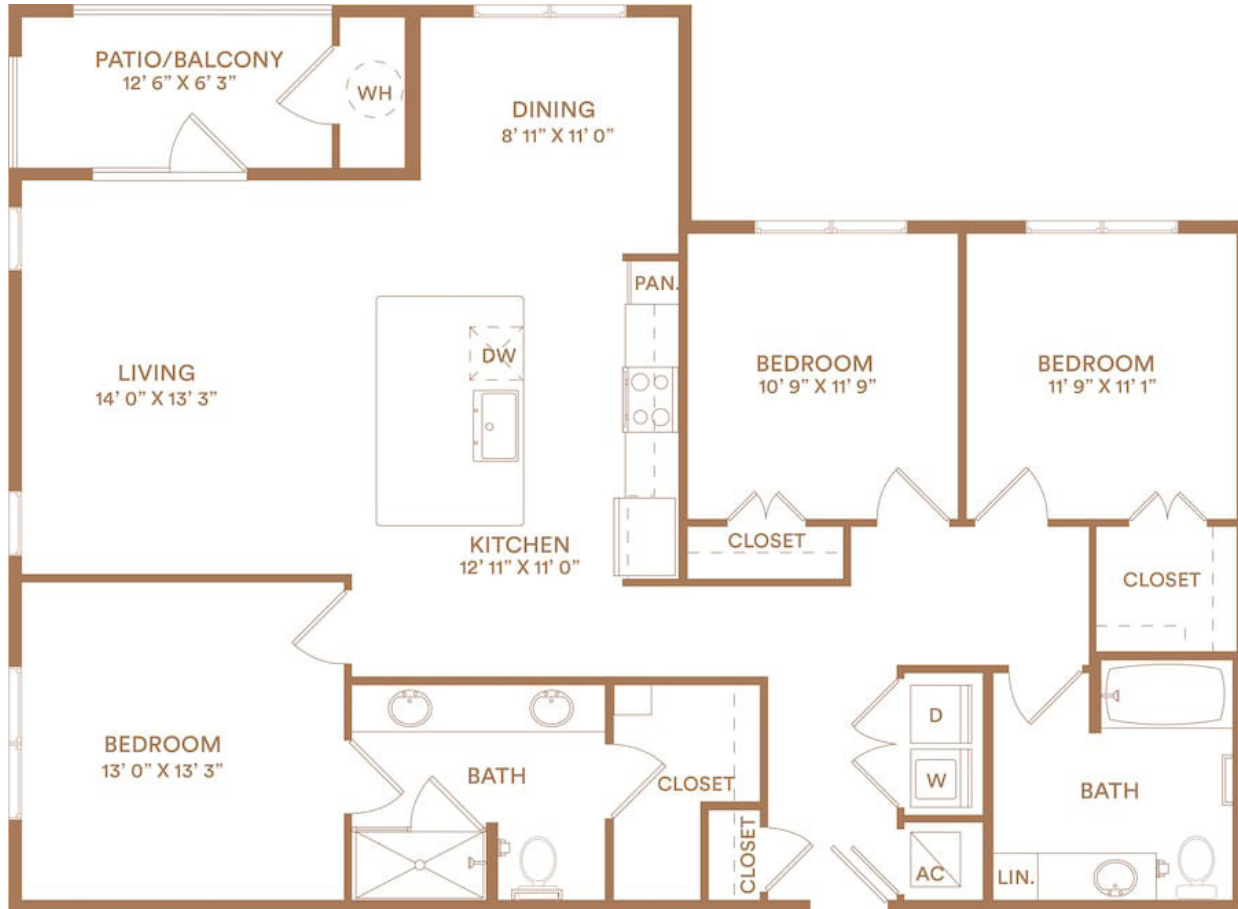

C1

3 BED / 2 BATH

1398

SQ. FT.

LUCENT	12201 Dessau Rd. Austin, TX 78754
	www.lucentaustin.com

Floor plans are artist's rendering. All dimensions are approximate. Actual product and specifications may vary in dimension or detail. Not all features are available in every apartment. Prices and availability are subject to change. Please see a representative for details.