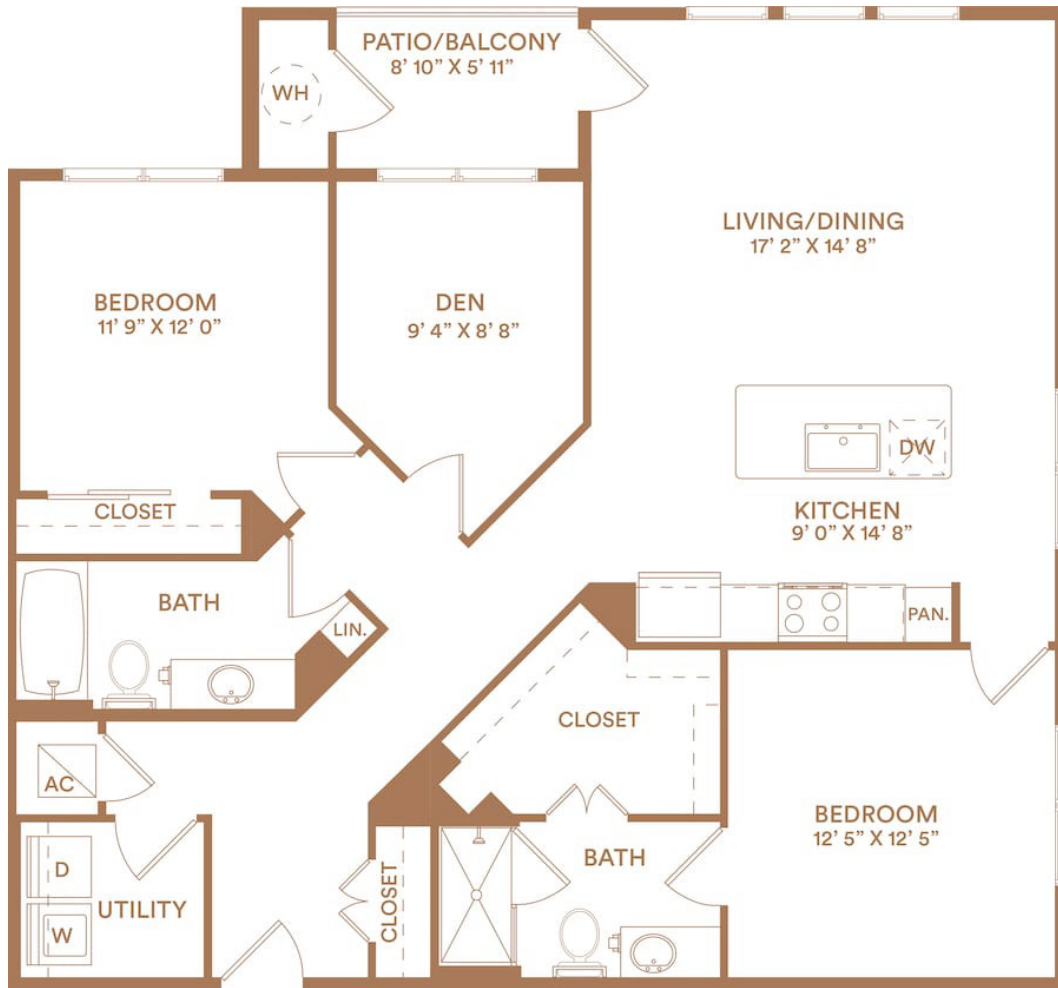

B3

2 BED / 2 BATH / DEN

1273

SQ. FT.

LUCENT	12201 Dessau Rd. Austin, TX 78754
	www.lucentaustin.com

Floor plans are artist's rendering. All dimensions are approximate. Actual product and specifications may vary in dimension or detail. Not all features are available in every apartment. Prices and availability are subject to change. Please see a representative for details.