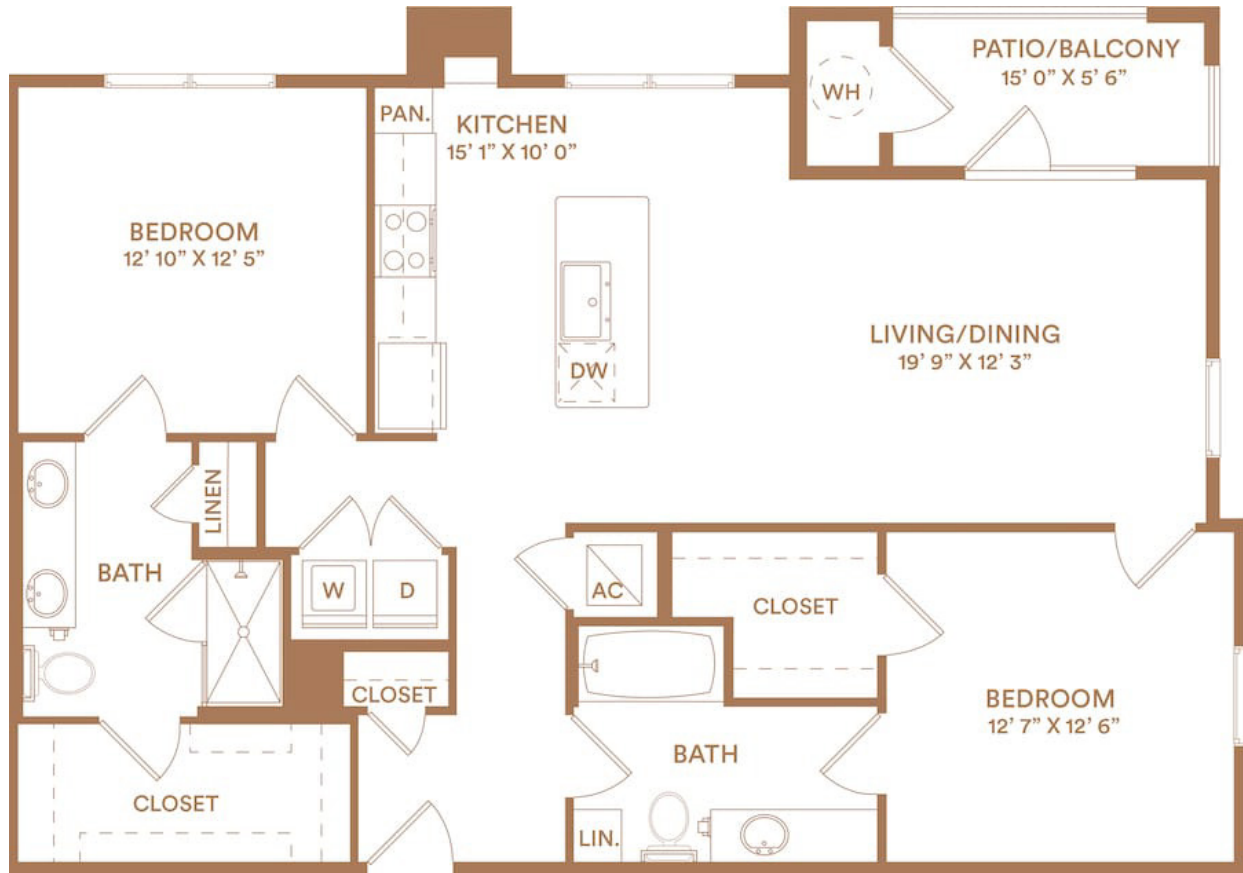

B2

2 BED / 2 BATH

1149-1152

SQ. FT.

LUCENT

12201 Dessau Rd. | Austin, TX 78754

www.lucentaustin.com

Floor plans are artist's rendering. All dimensions are approximate. Actual product and specifications may vary in dimension or detail. Not all features are available in every apartment. Prices and availability are subject to change. Please see a representative for details.