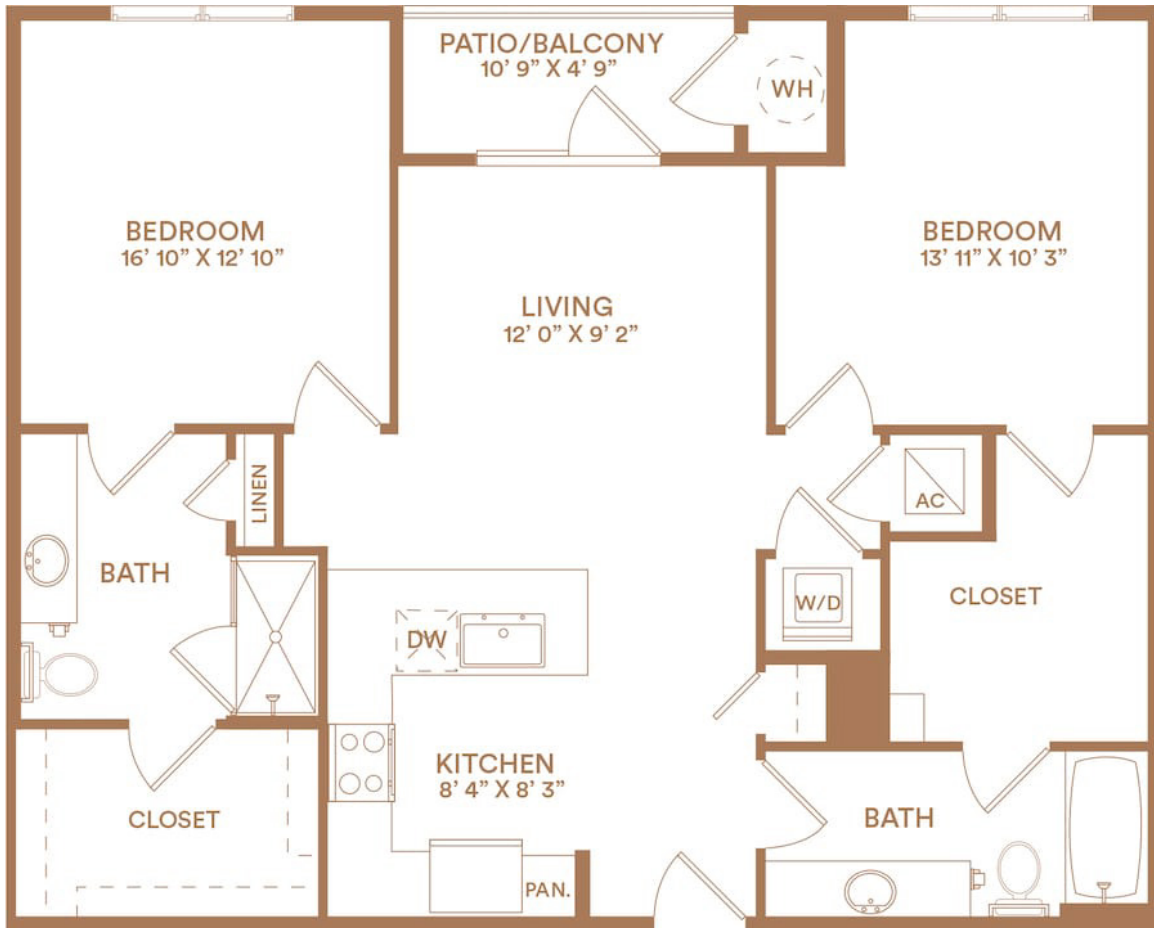

B1

2 BED / 2 BATH

1064

SQ. FT.

LUCENT

12201 Dessau Rd. | Austin, TX 78754

www.lucentaustin.com

Floor plans are artist's rendering. All dimensions are approximate. Actual product and specifications may vary in dimension or detail. Not all features are available in every apartment. Prices and availability are subject to change. Please see a representative for details.