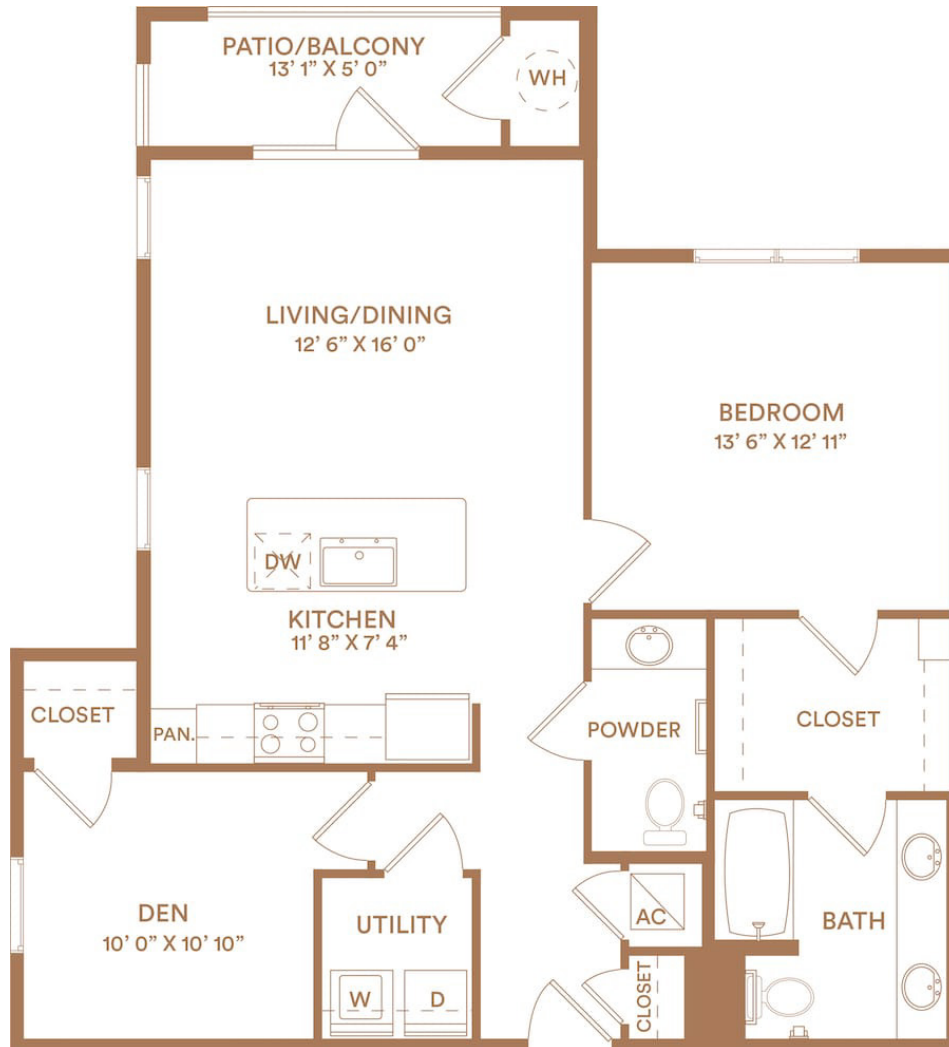

A4

1 BED / 1.5 BATH / DEN

959-977

SQ. FT.

LUCENT

12201 Dessau Rd. | Austin, TX 78754

www.lucentaustin.com

Floor plans are artist's rendering. All dimensions are approximate. Actual product and specifications may vary in dimension or detail. Not all features are available in every apartment. Prices and availability are subject to change. Please see a representative for details.