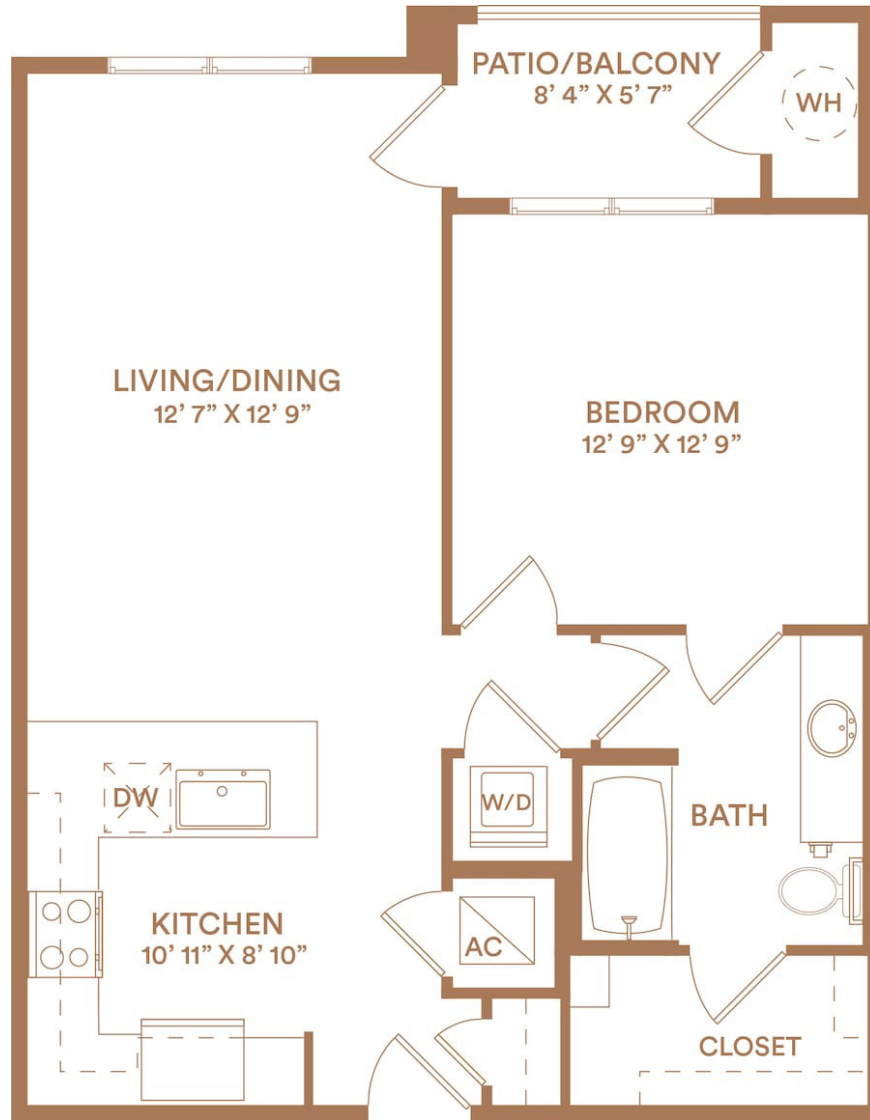

A2

1 BED / 1 BATH

738

SQ. FT.

LUCENT

12201 Dessau Rd. | Austin, TX 78754

www.lucentaustin.com

Floor plans are artist's rendering. All dimensions are approximate. Actual product and specifications may vary in dimension or detail. Not all features are available in every apartment. Prices and availability are subject to change. Please see a representative for details.