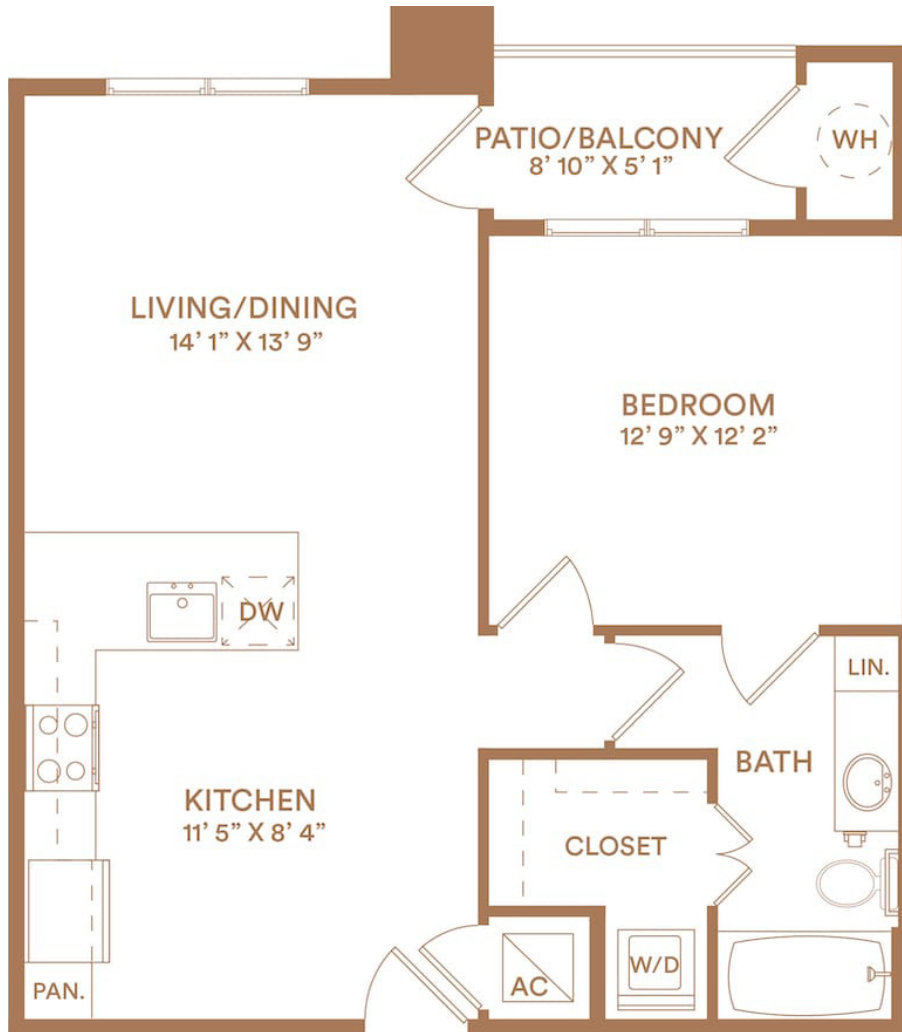

A1

1 BED / 1 BATH

693

SQ. FT.

LUCENT

12201 Dessau Rd. | Austin, TX 78754

www.lucentaustin.com

Floor plans are artist's rendering. All dimensions are approximate. Actual product and specifications may vary in dimension or detail. Not all features are available in every apartment. Prices and availability are subject to change. Please see a representative for details.